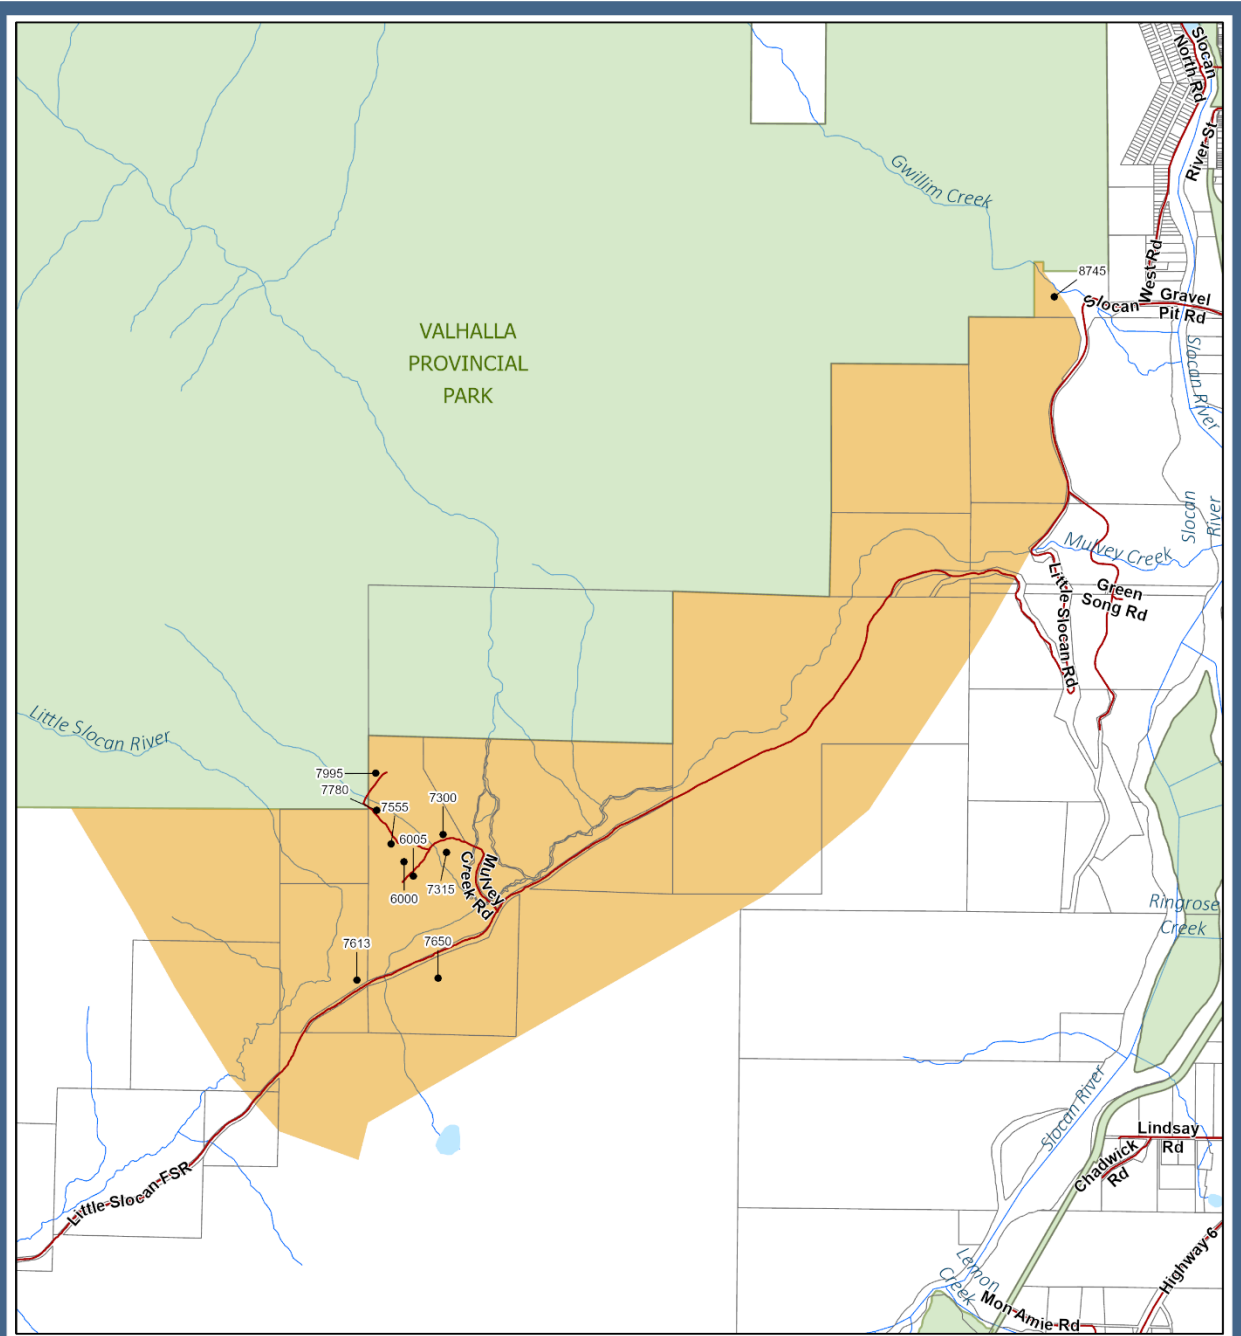

REGIONAL DISTRICT OF
CENTRAL KOOTENAY
EMERGENCY
OPERATIONS CENTRE

EOC Phone: 250-352-7701 or 1-866-522-7701
Current Emergency Information:
rdck.ca/EOCinfo
Register to receive emergency notifications:
rdck.ca/notifications
To report a flood, landslide, spill or other hazards:
1-800-663-3456

Mulvey Creek Wildfire Evacuation Alert

- Evacuation Alert
- Legal Parcels

Date: 7/21/2024
Map Scale: 1:31,561

The mapping information shown are approximate representations and should only be used for reference purposes. The Regional District of Central Kootenay is not responsible for any errors or omissions on this map.